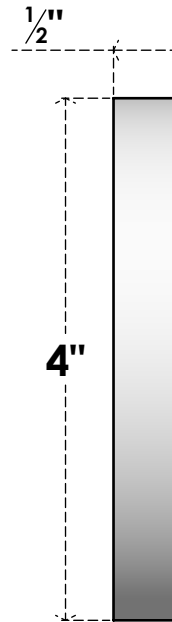

# ROSP040X040X050GRY12

4"W X 4"H X 1/2"P STANDARD GRAYSON SPIRAL ROSETTE WITH SQUARE EDGE, ARCHITECTURAL GRADE PVC

**FRONT**

**SIDE**

EKENA MILLWORK  
2300 WEST MAIN ST.  
CLARKSVILLE, TX 75426  
TOLL FREE: 866-607-0453  
WWW.EKENAMILLWORK.COM

**NOTES**

1. INSTALLATION TO BE COMPLETED IN ACCORDANCE WITH MANUFACTURER'S SPECIFICATIONS.
2. DRAWING MAY NOT BE TO SCALE
3. THIS DRAWING IS INTENDED FOR DESIGN AND PLANNING PURPOSES ONLY.
4. ALL INFORMATION CONTAINED HEREIN WAS CURRENT AT THE TIME OF DEVELOPMENT BUT MUST BE REVIEWED AND APPROVED BY THE PRODUCT MANUFACTURER TO BE CONSIDERED ACCURATE.
5. ARCHITECTURAL GRADE PVC PRODUCTS ARE MADE FROM EXPANDED CELLULAR PVC AND COME NATURALLY WHITE BUT MAY BE PAINTED