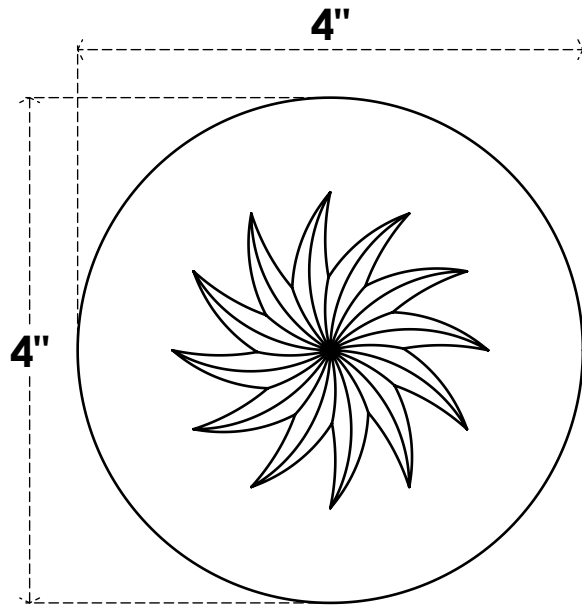

# ROSP040X040X050GRY12

4"W X 4"H X 1/2"P STANDARD GRAYSON SPIRAL ROSETTE WITH SQUARE EDGE, ARCHITECTURAL GRADE PVC

**FRONT**

**SIDE**

EKENA MILLWORK  
2300 WEST MAIN ST.  
CLARKSVILLE, TX 75426  
TOLL FREE: 866-607-0453  
WWW.EKENAMILLWORK.COM